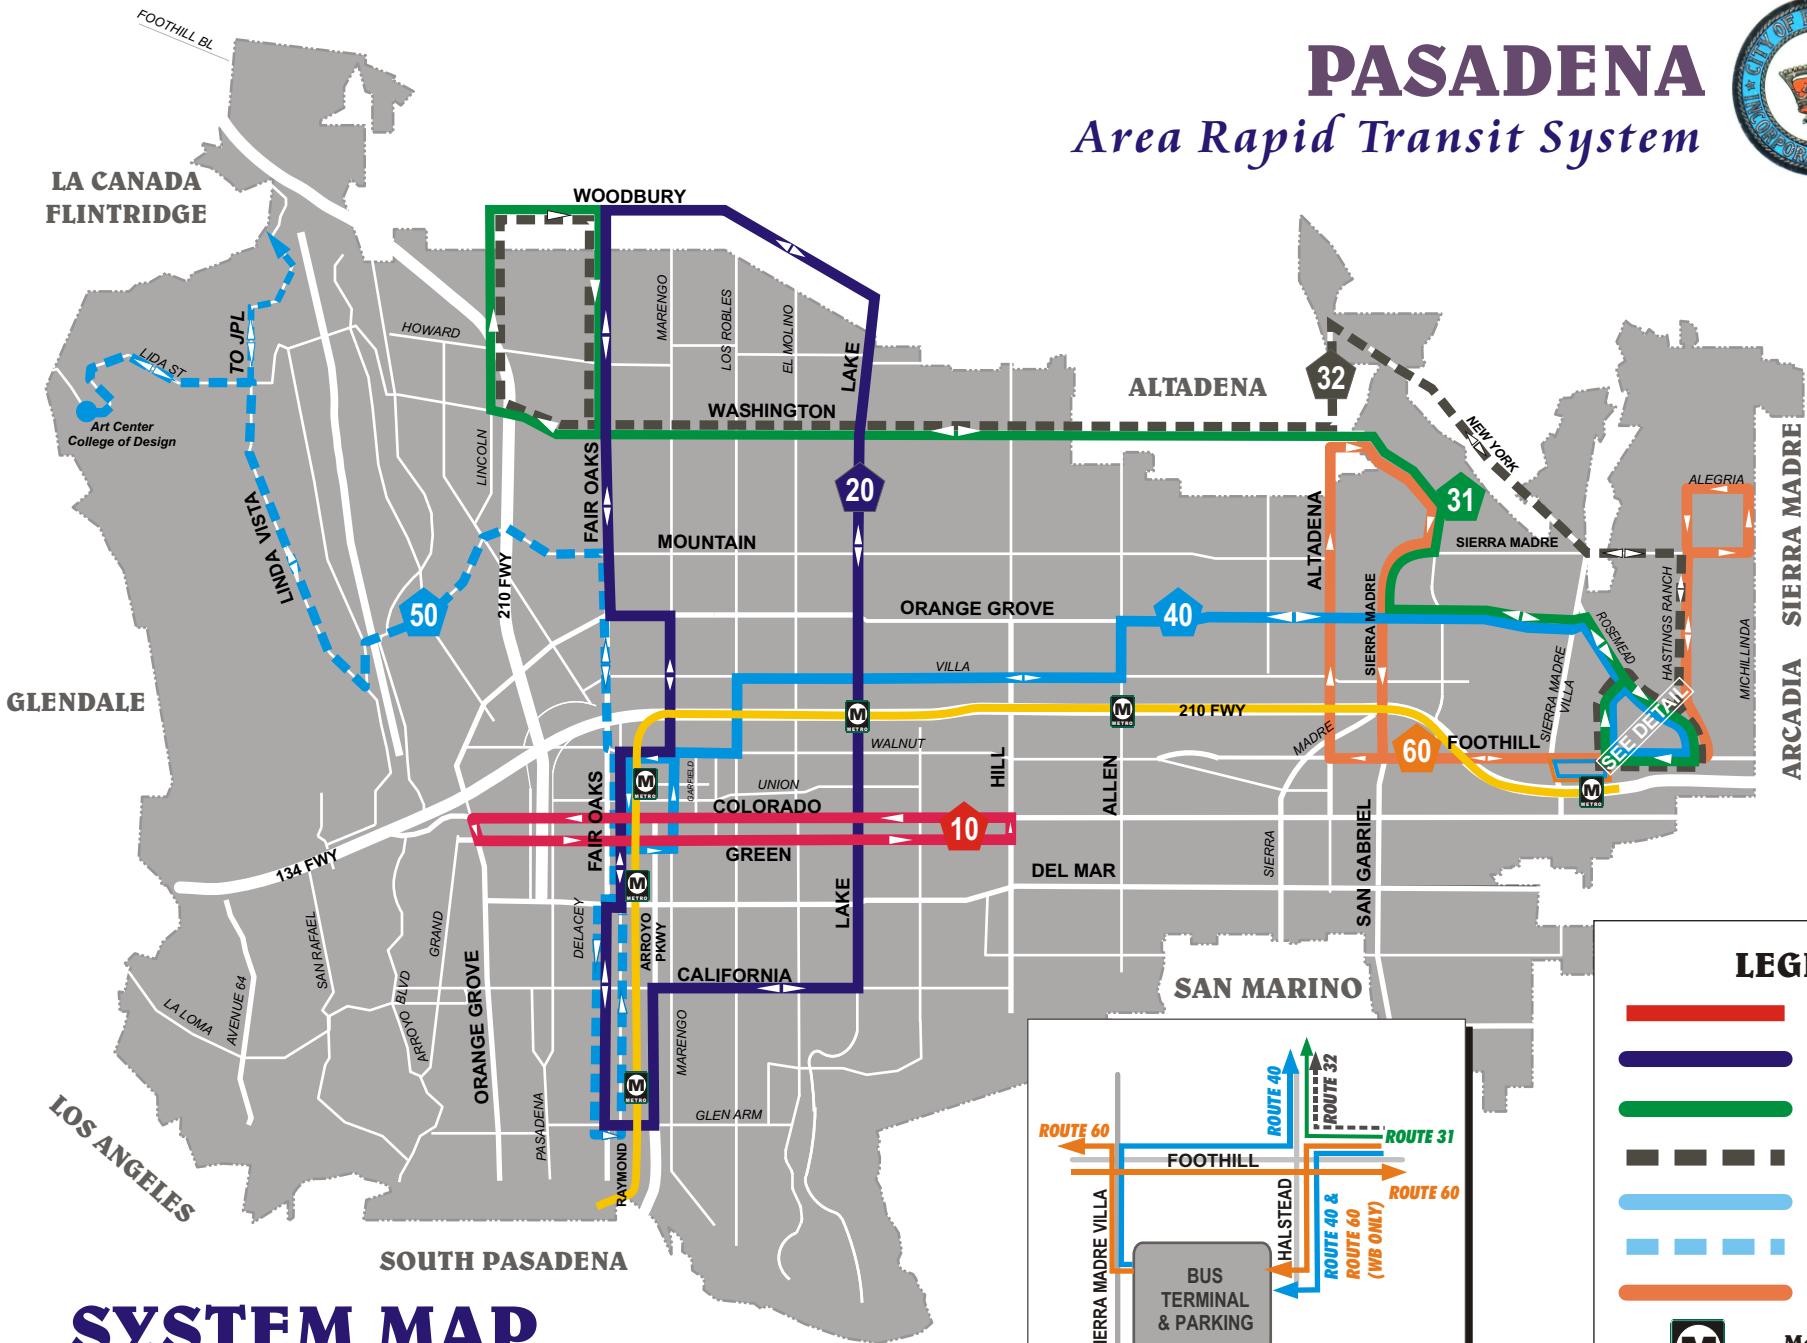

PASADENA

Area Rapid Transit System

LEGEND

- Route 10
- Route 20
- Route 31
- Route 32
- Route 40
- Route 50
- Route 60
- M Metro Gold Line & Stations

SYSTEM MAP

EFFECTIVE JUNE 2003