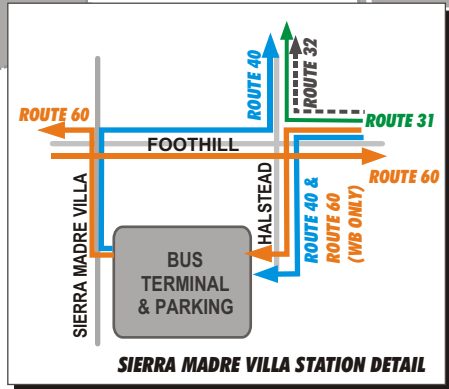

PASADENA

Area Rapid Transit System

LEGEND

- Route 10
- Route 20
- Route 31
- Route 32
- Route 40
- Route 50
- Route 60
- M Metro Gold Line & Stations

SYSTEM MAP

EFFECTIVE JUNE 2003