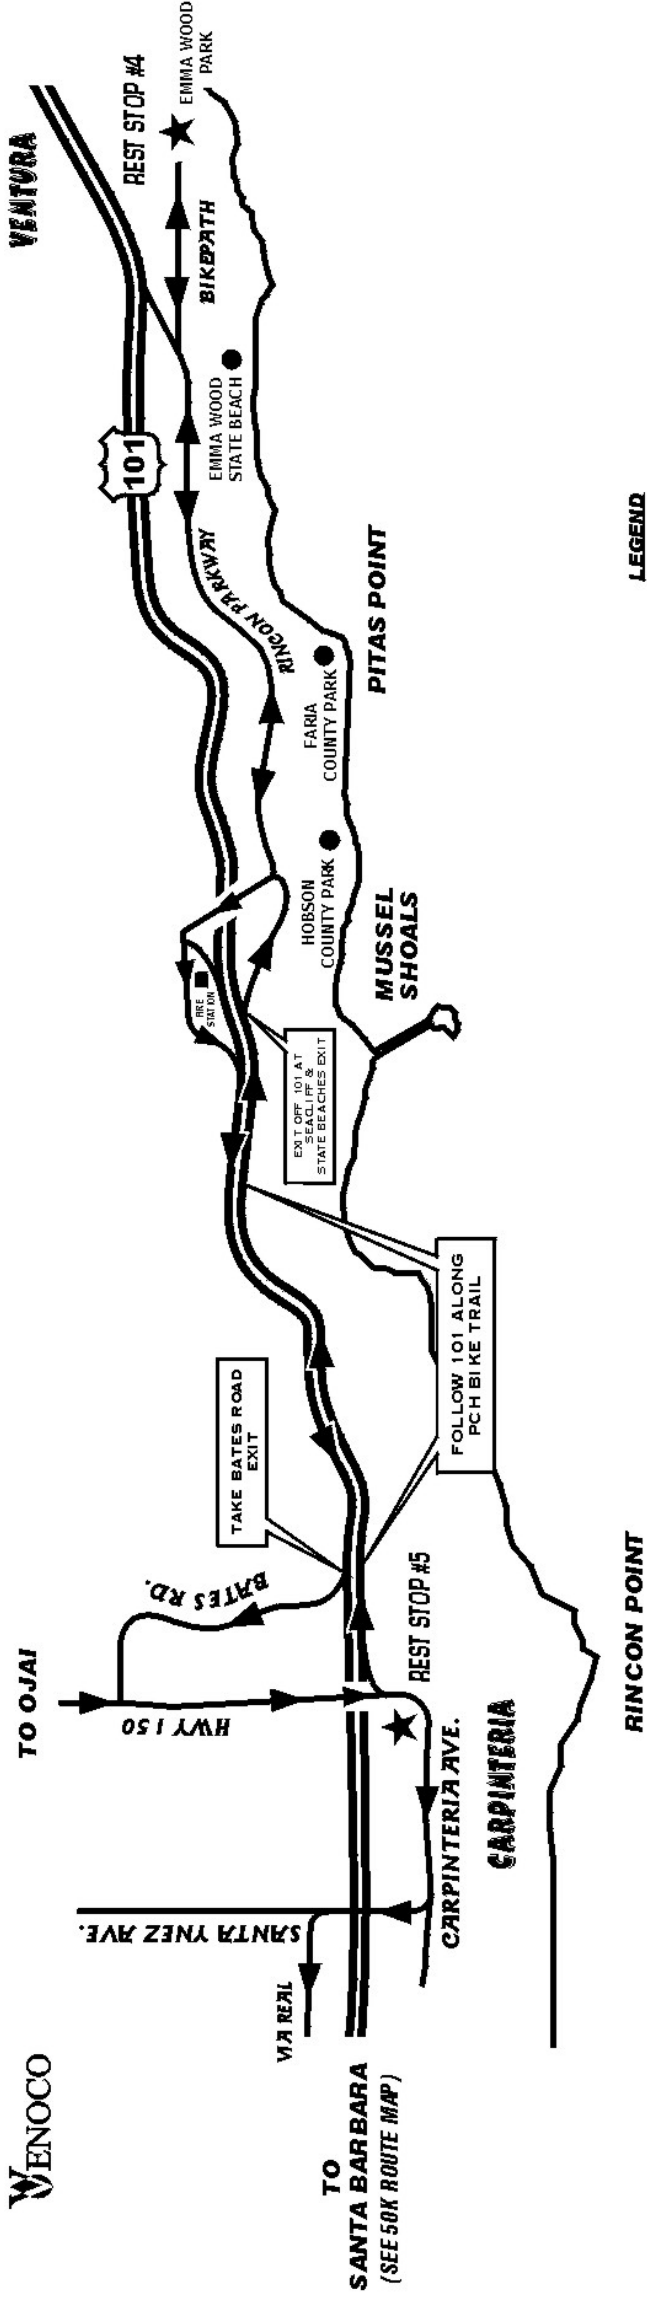

# 100K RIDE MAP

## Santa Barbara 8th Annual **Bike Tour & Fest**

25k • 50k • 100k

Saturday  
October 21, 2000

for Multiple Sclerosis

presented by

### LEGEND

REST STOP

DANGEROUS INTERSECTION/

DACCIFIC