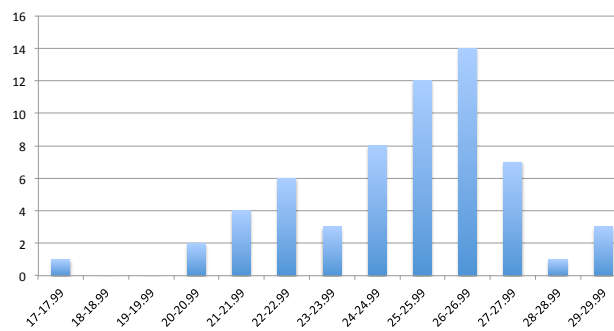

Bi/CNS 150 Midterm grades

Fall 2011

Class Midterm scores

Total possible points was 30