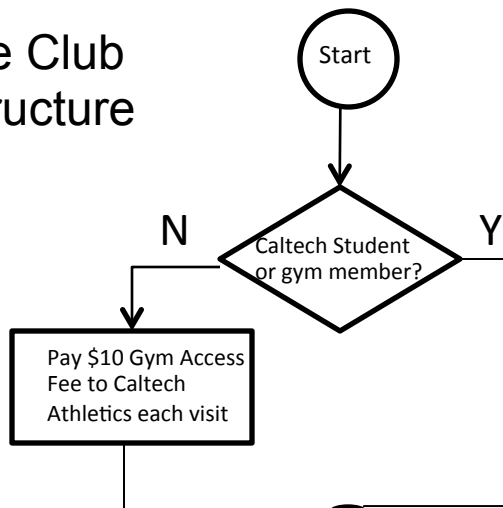

Caltech Karate Club Fees/Dues Structure

Gym Access

Club Dues

SKA Dues

- SKA Membership Benefits**
- Take kyu tests for belt ranking
 - Participate in tournaments
 - Lessons w/ Mr. Ohshima @ SOD
 - Special practices in other dojos
 - Participate in Special Trainings
 - Become a black belt in time
 - Other exciting SKA events